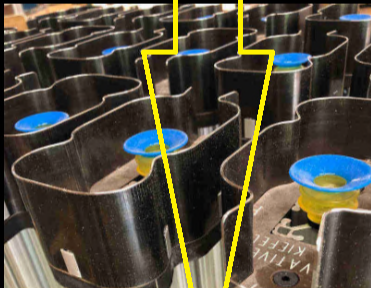

Lightweight

Sharples has their own laminate to lighten
End of Arm tooling.

Down stacker

Thin gauge Aluminum EOA

Male plugs to support suction cup pickup